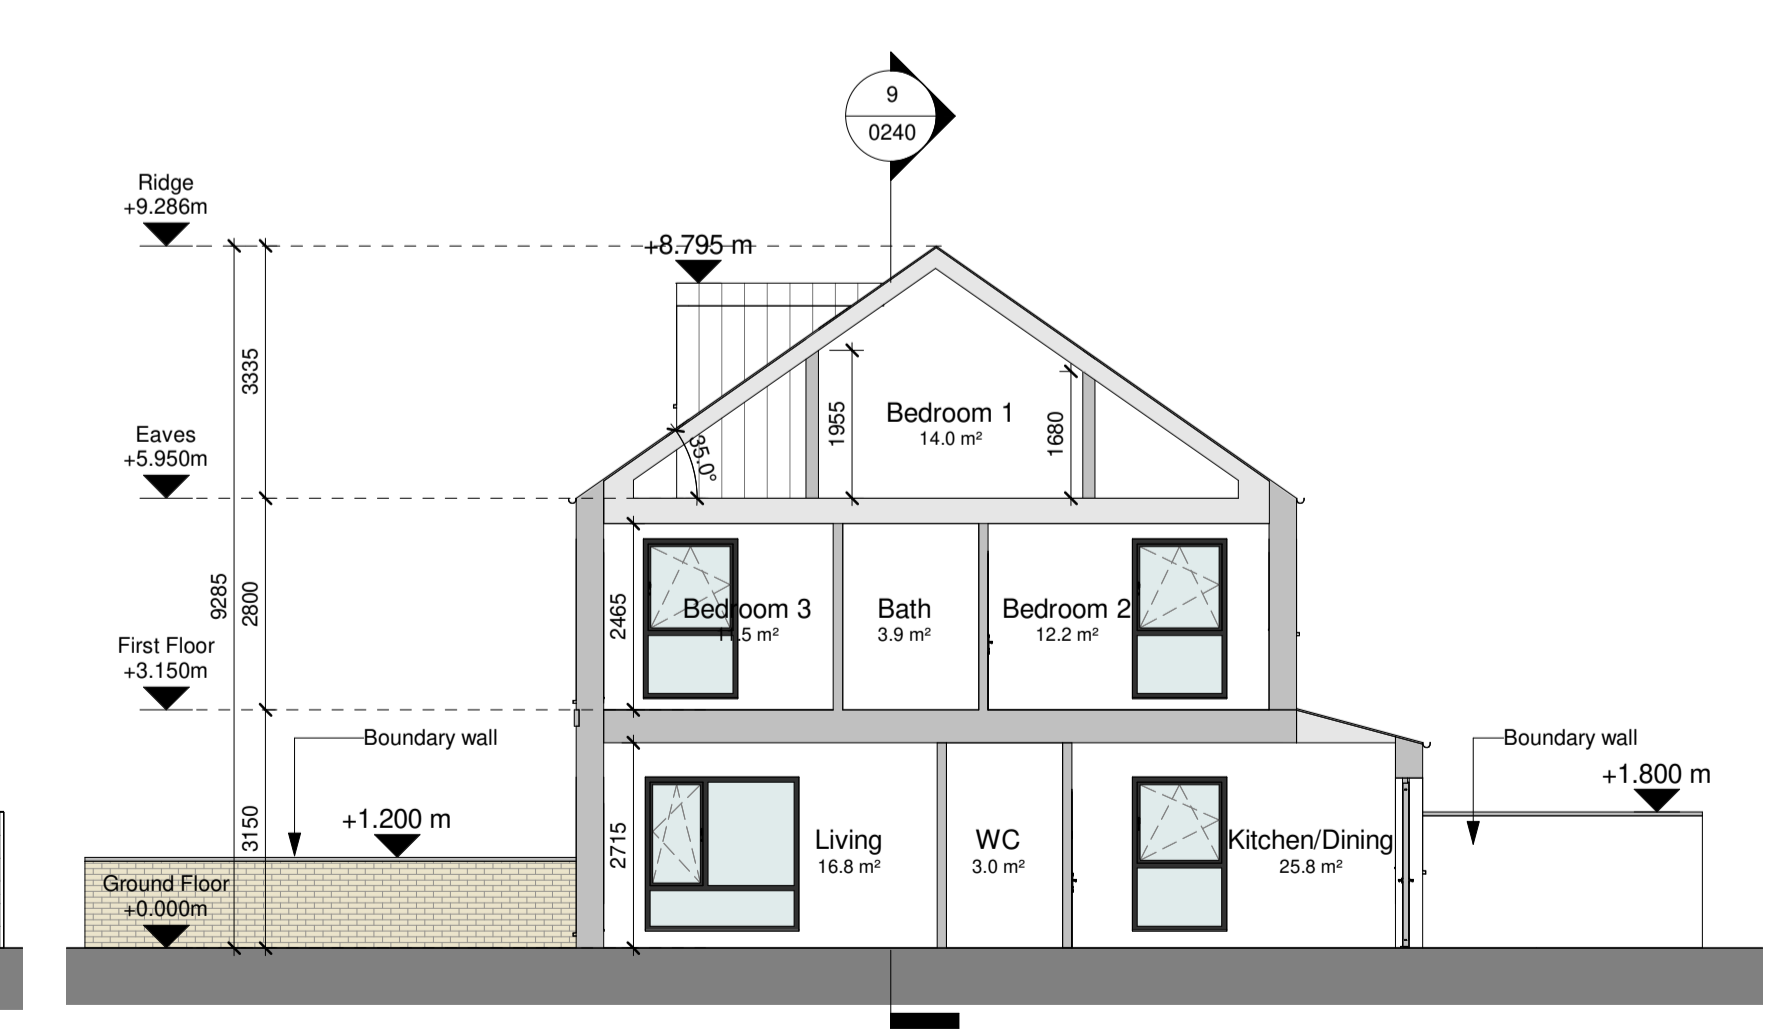

10 Section B-B
1 : 100

*Refer to Architect's Design Statement for selected material & finishes on buildings

WILSON ARCHITECTURE
OMM | W

St. Patrick's Place, Wellington Road, Cork
34 Pembroke Road, Dublin 4
+353 (0)21 4555255 info@wilsonarchitecture.ie
+353 (0)1 6601866 www.wilsonarchitecture.ie

Residential Development at Carrigrohilly, Cork		House Type H41 - GA Drawing	
REV	DATE	STATUS	SCALE
CHD-WIL-H41-ZZ-DR-A-0240	S0	P01	1:100

© COPYRIGHT This drawing or design may not be reproduced without permission.