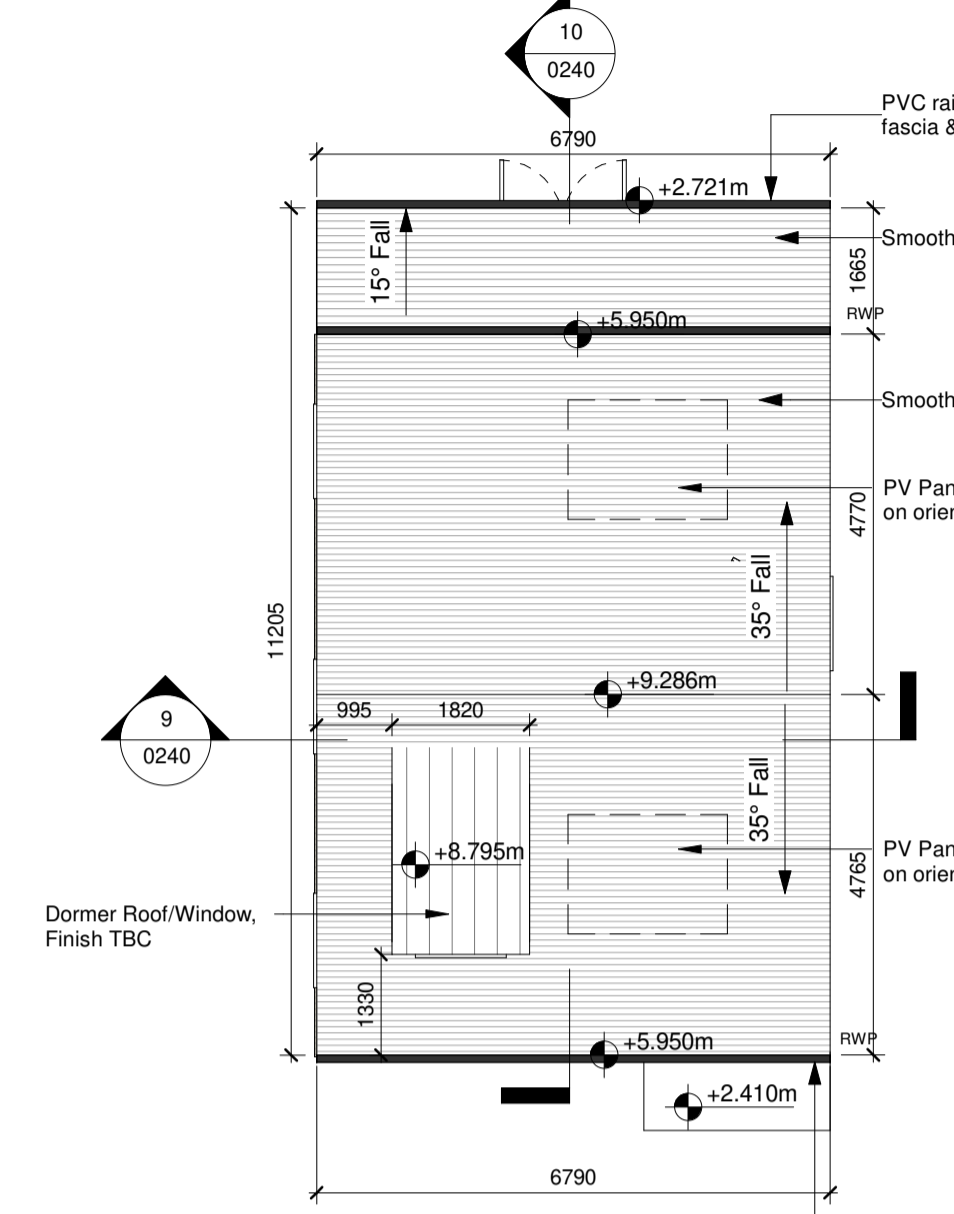

4 Roof Plan
1 : 100