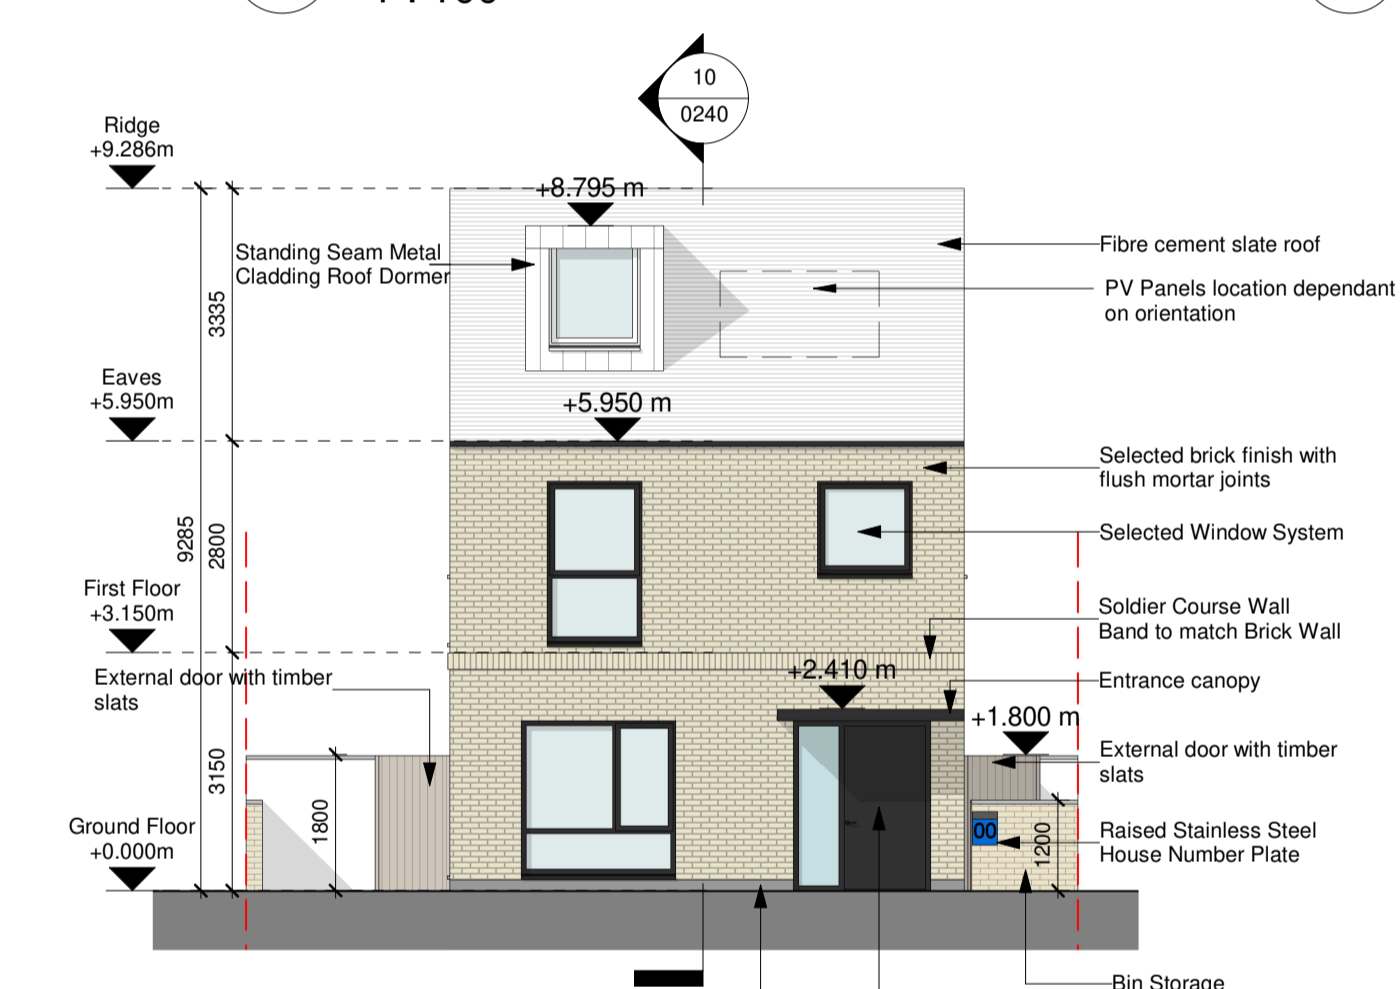

5 Front Elevation
1 : 100