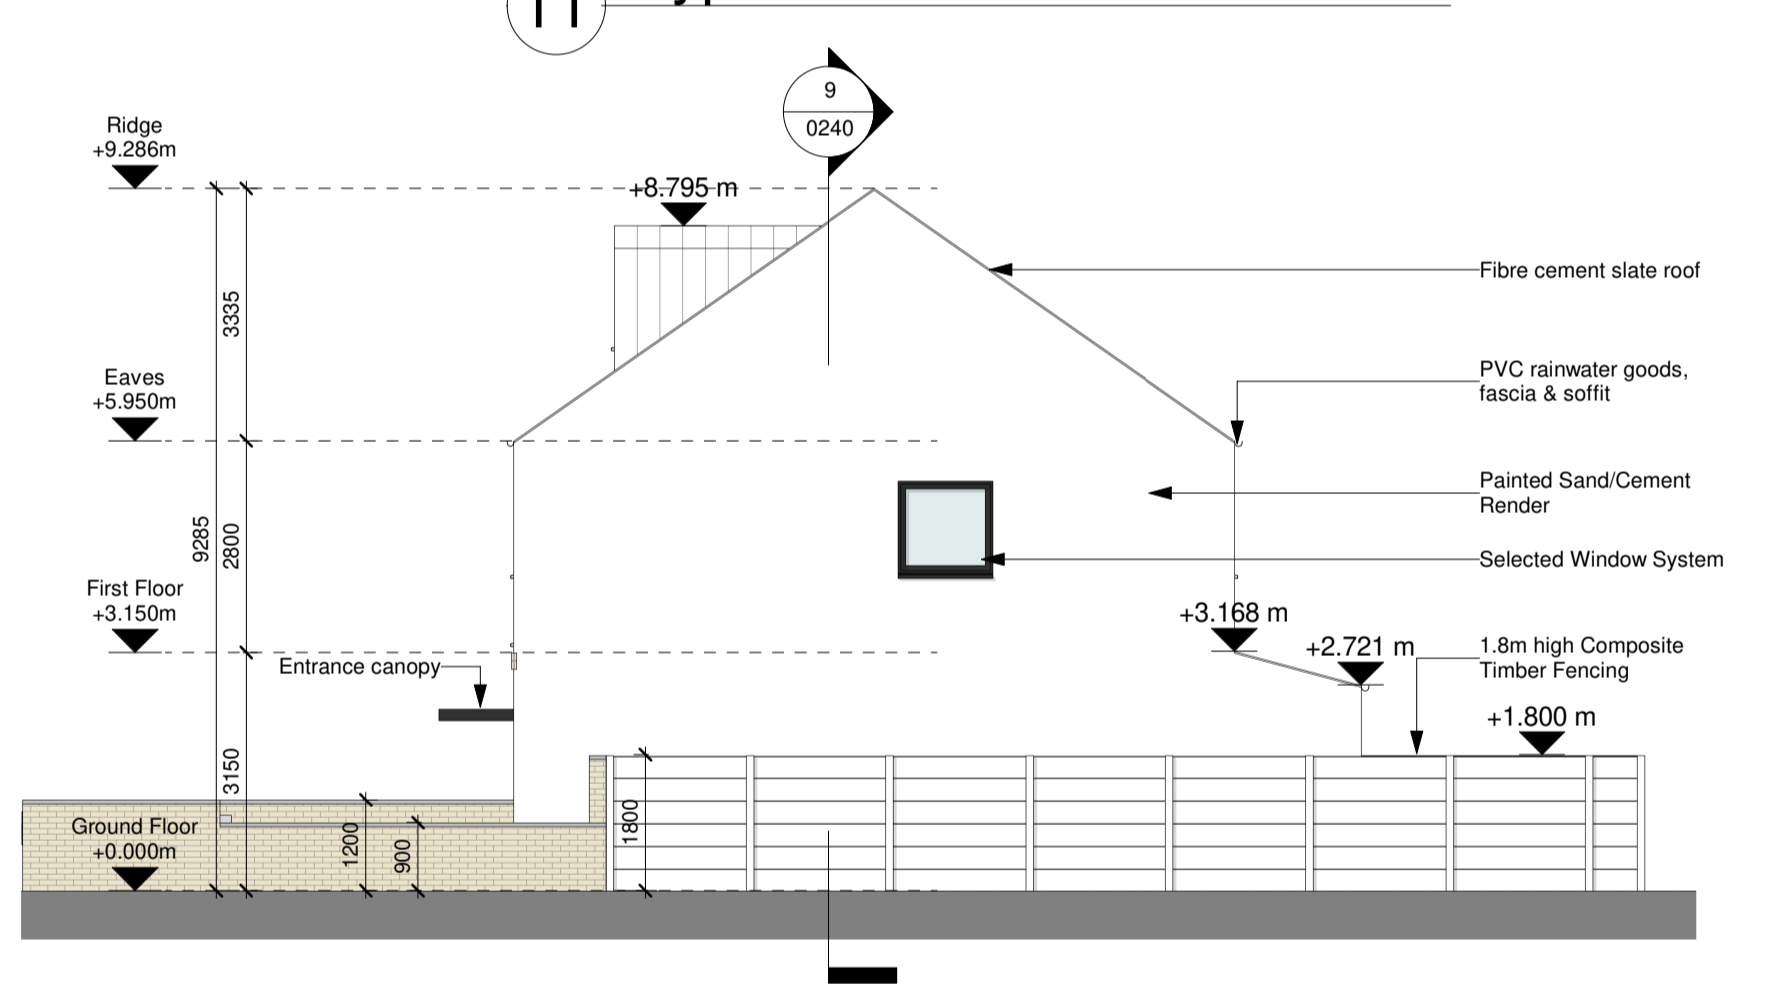

7 Side Elevation
1 : 100