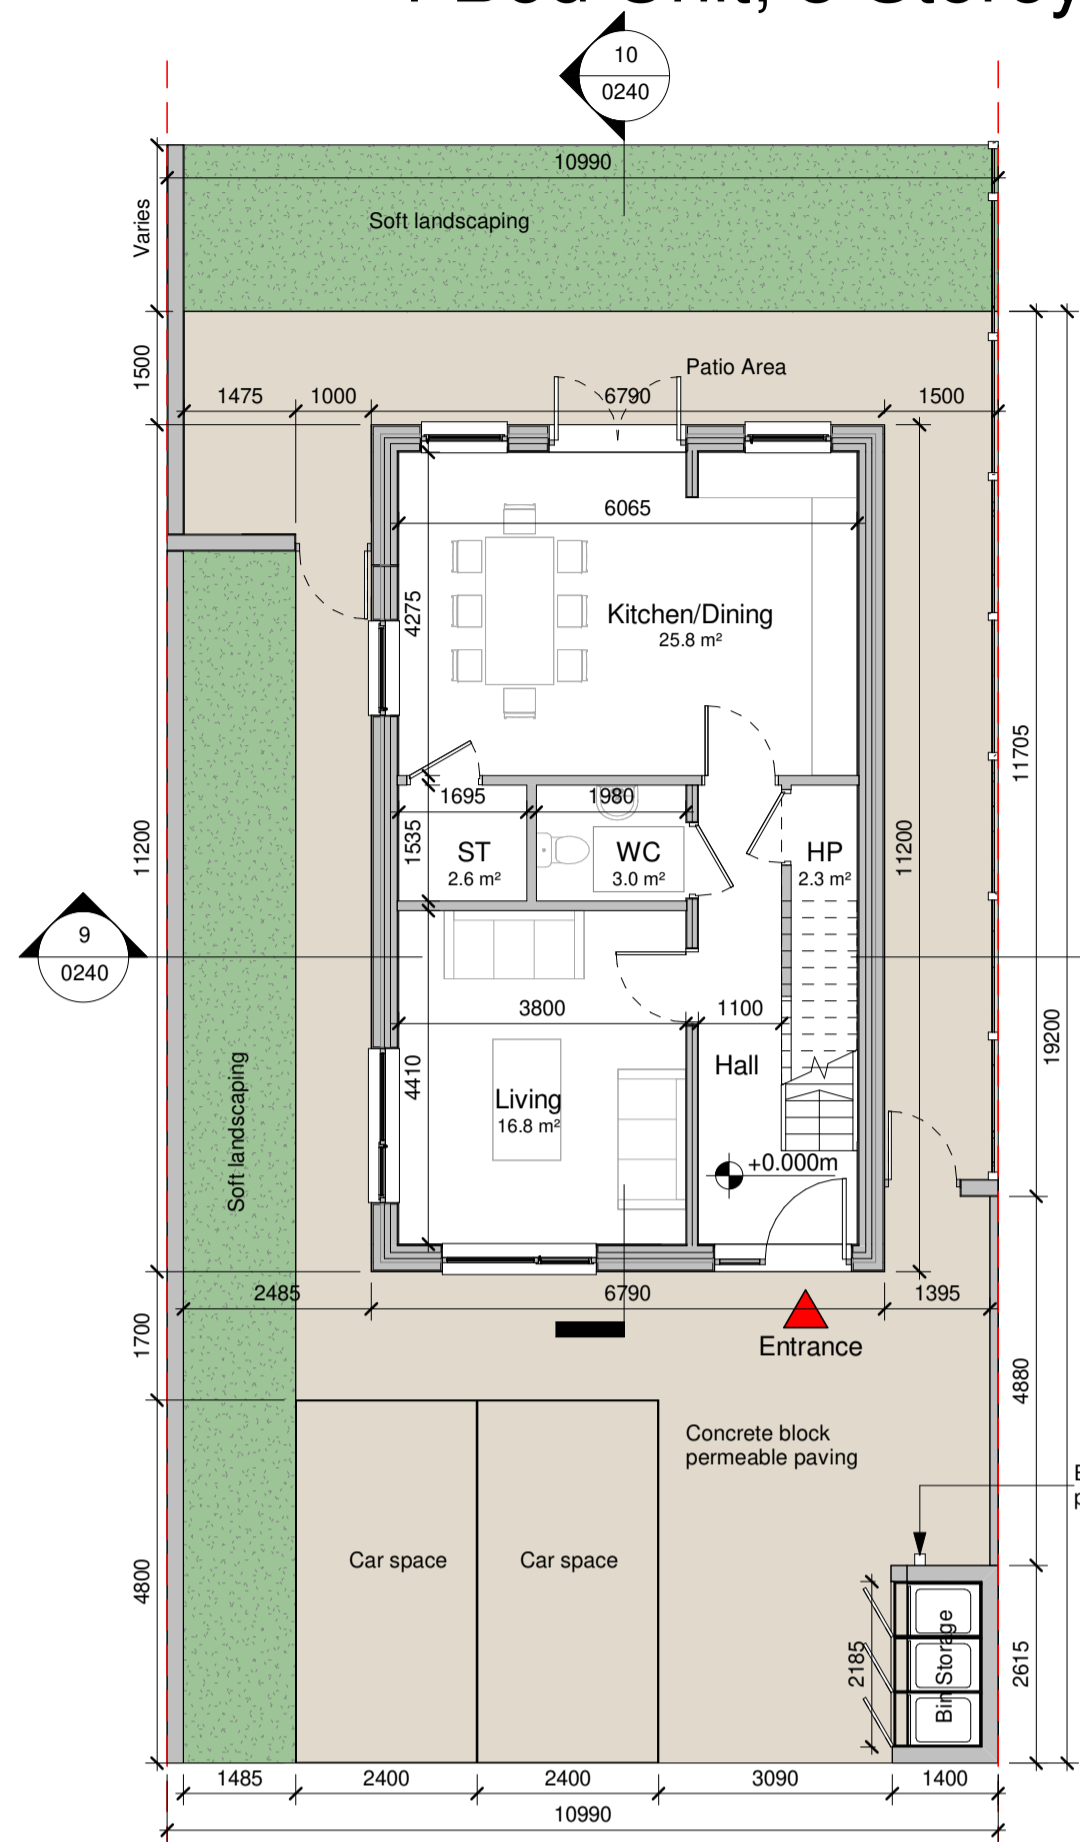

Building Type H41

4 Bed Unit, 3 Storey, Stand Alone

NOTE: - DO NOT SCALE. USE FIGURED DIMENSIONS ONLY
- THIS DRAWING IS TO BE READ IN CONJUNCTION WITH ALL RELEVANT SPECIFICATIONS AND DRAWINGS
- ALL DIMENSIONS TO BE CHECKED ON SITE
- IN THE EVENT OF ANY DISCREPANCIES BETWEEN DRAWINGS THE CONTRACTOR IS TO INFORM THE ARCHITECT IMMEDIATELY

REV	DATE	DESCRIPTION	DRWN	CHKD	APPRD
P01	06.09.22	Issue for SFD Stage 3 Submission	LC	MT	PCM

1 Ground Floor
1 : 100

Room	Area	Min Req Area
Bath	3.9 m²	N/A
Bedroom 1	14.0 m²	13.0 m²
Bedroom 2	12.2 m²	11.4 m²
Bedroom 3	11.5 m²	11.4 m²
Bedroom 4	7.1 m²	7.1 m²
Ensuite	5.1 m²	N/A
HP	2.3 m²	1.0 m²
Kitchen/Dining	25.8 m²	25.0 m²
Living	16.8 m²	15.0 m²
ST	6.0 m²	6.0 m²
WC	3.0 m²	N/A

Gross Floor Area	
Ground Floor	63.5 m²
First Floor	53.4 m²
Eaves	23.5 m²
Total:	140.4 m²
Total Min Req Area: 120m²	

Total Building on Site: 25