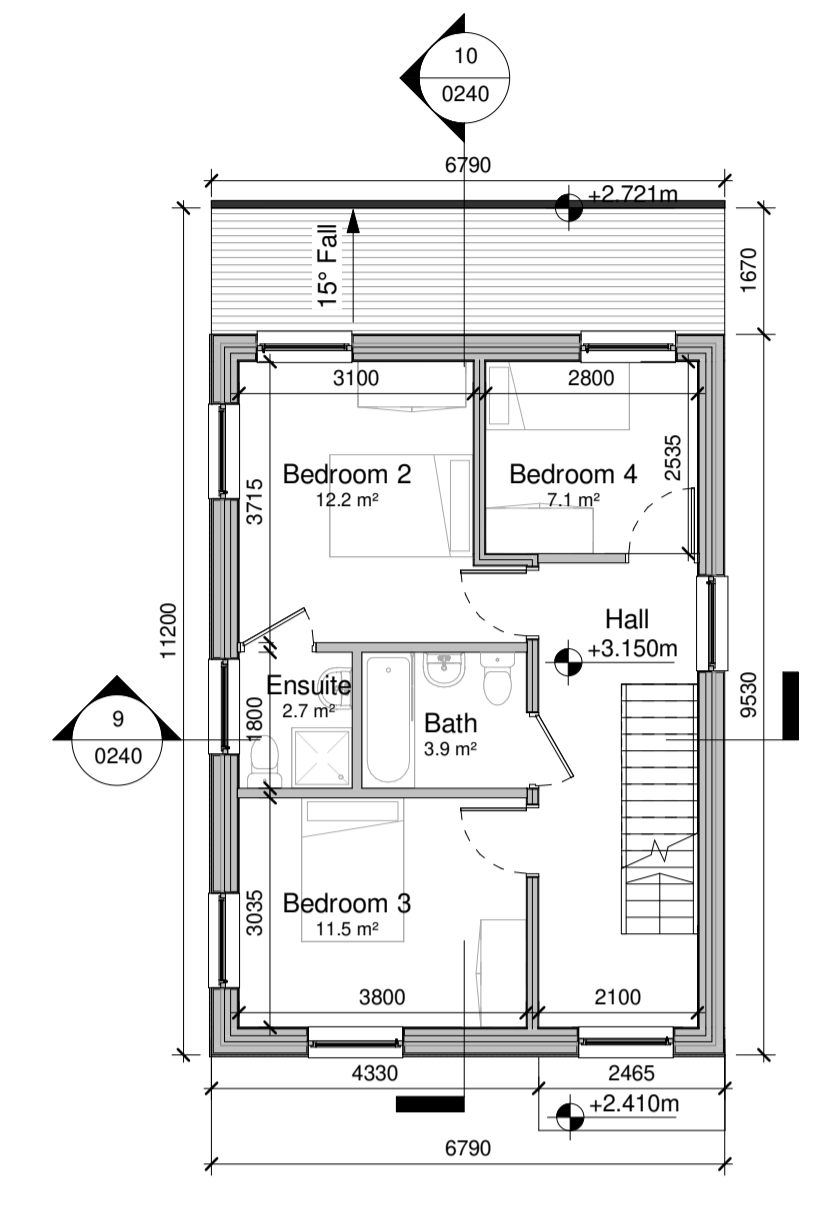

2 First Floor
1 : 100