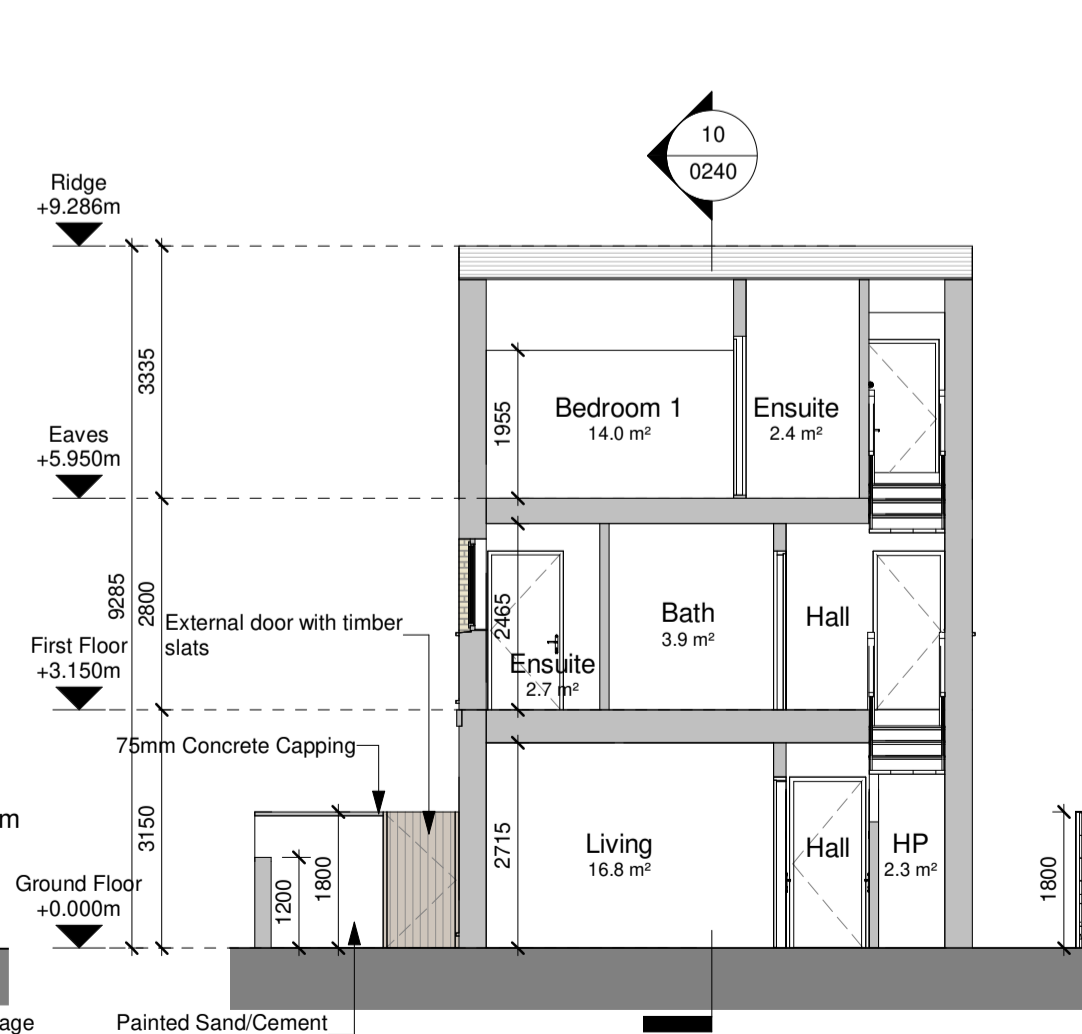

9 Section A-A
1 : 100