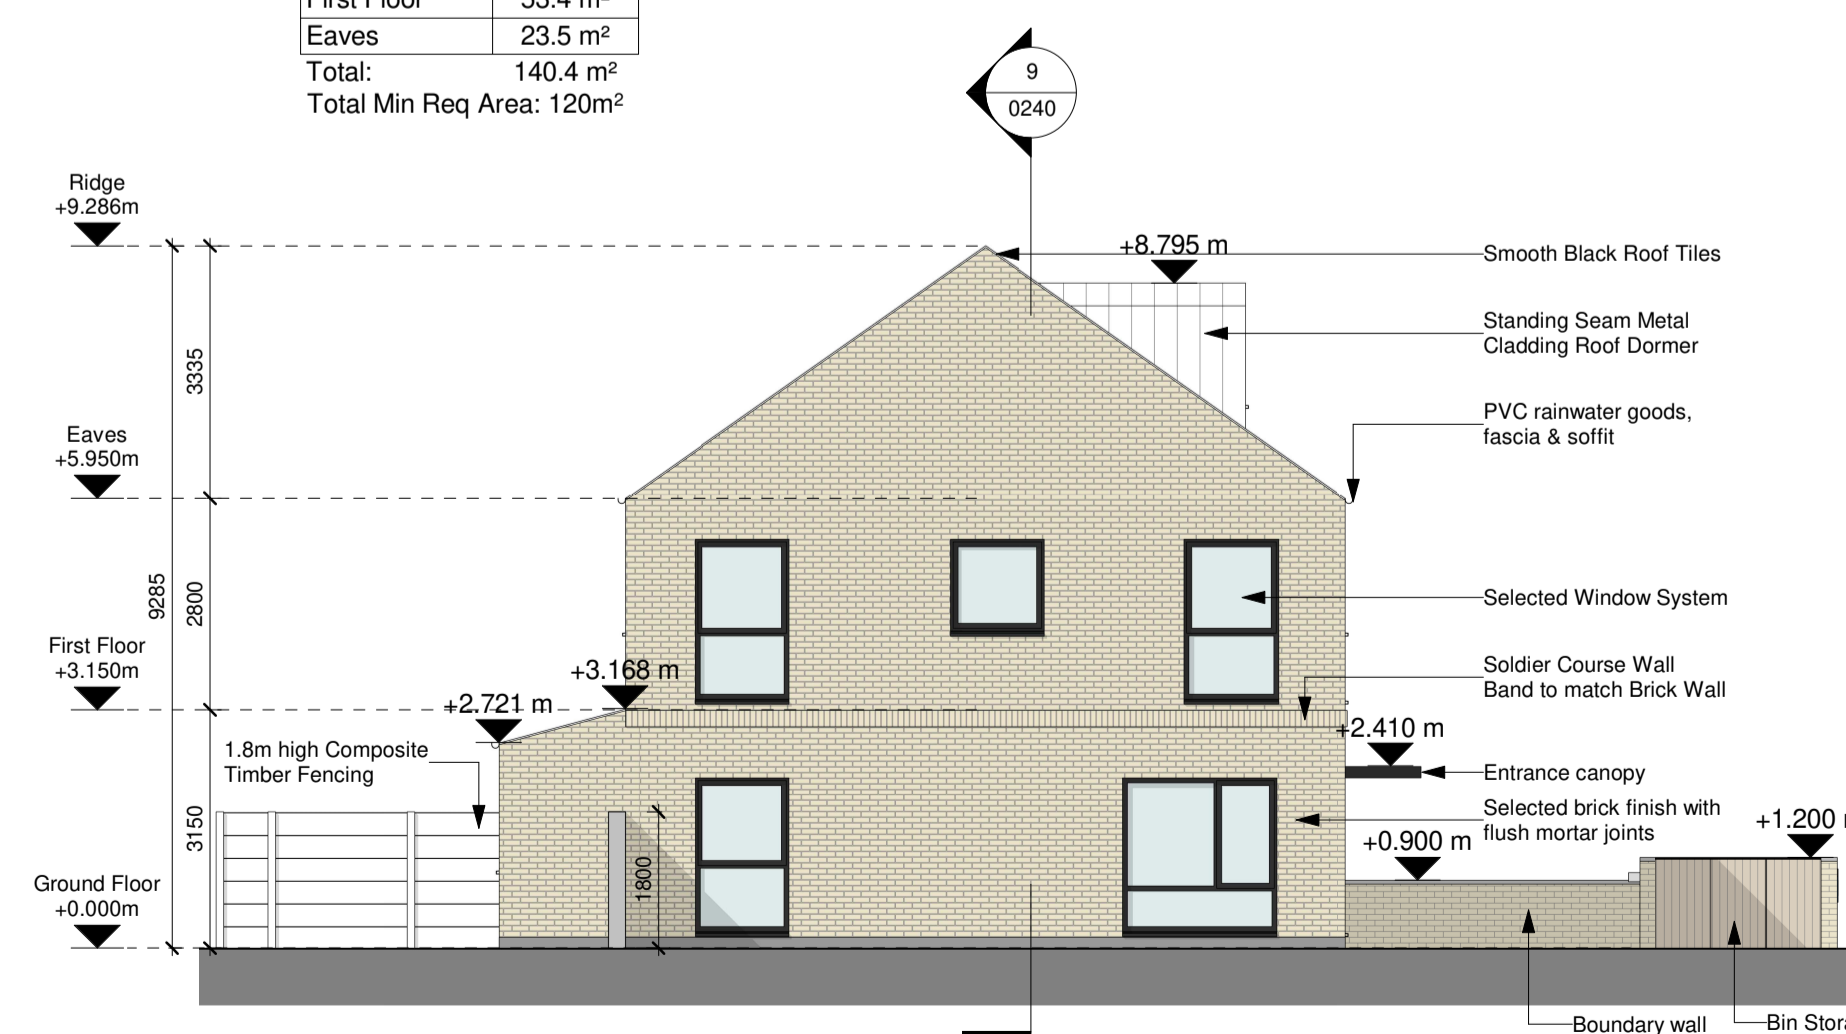

8 Side Elevation 2
1 : 100