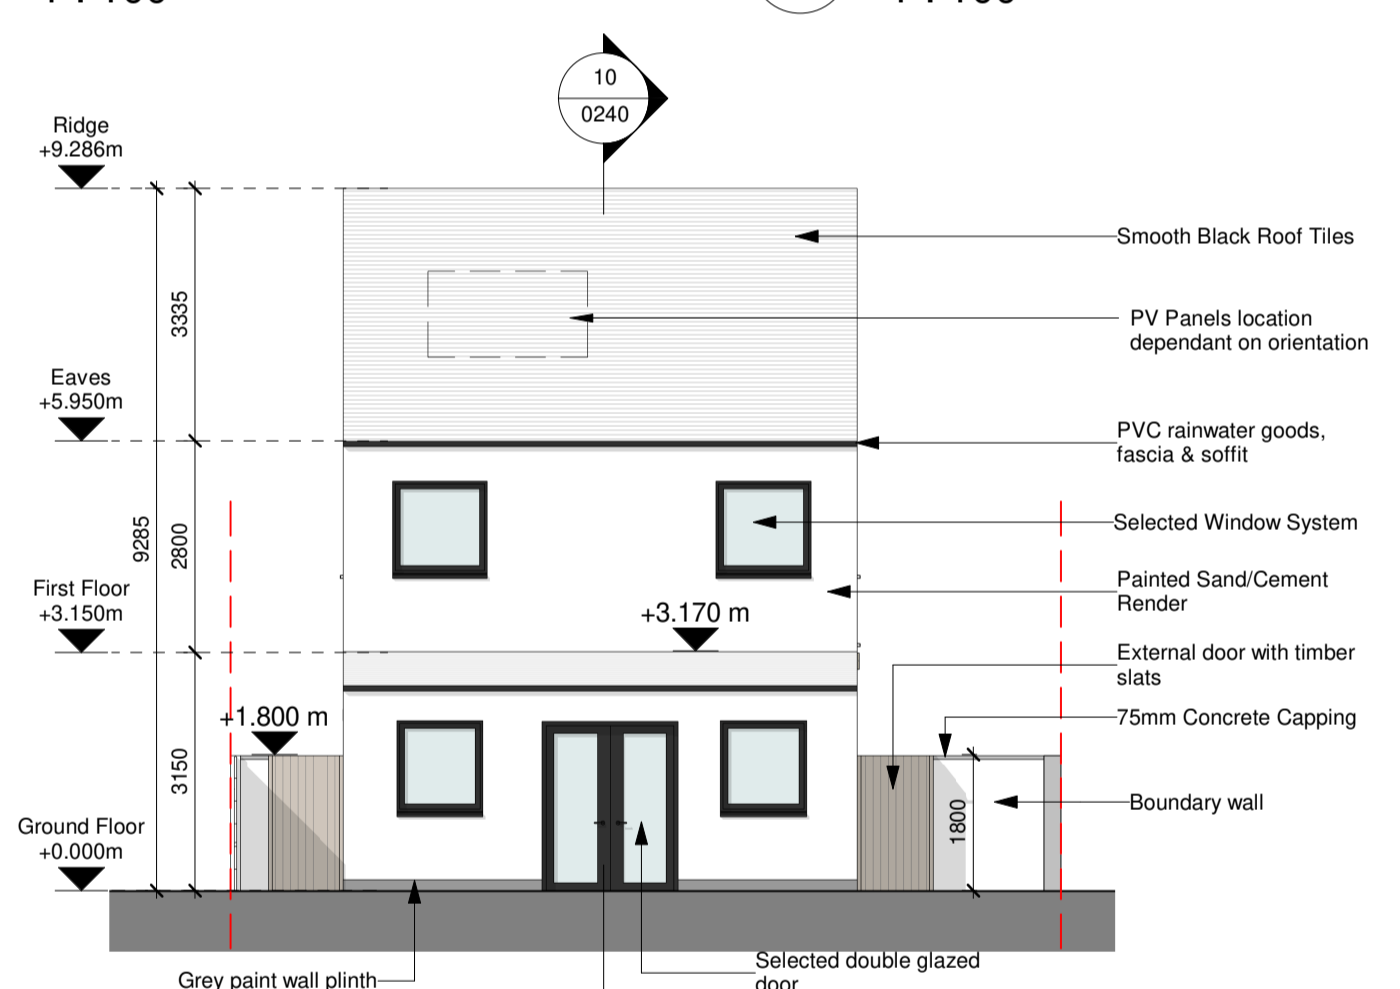

6 Rear Elevation
1 : 100