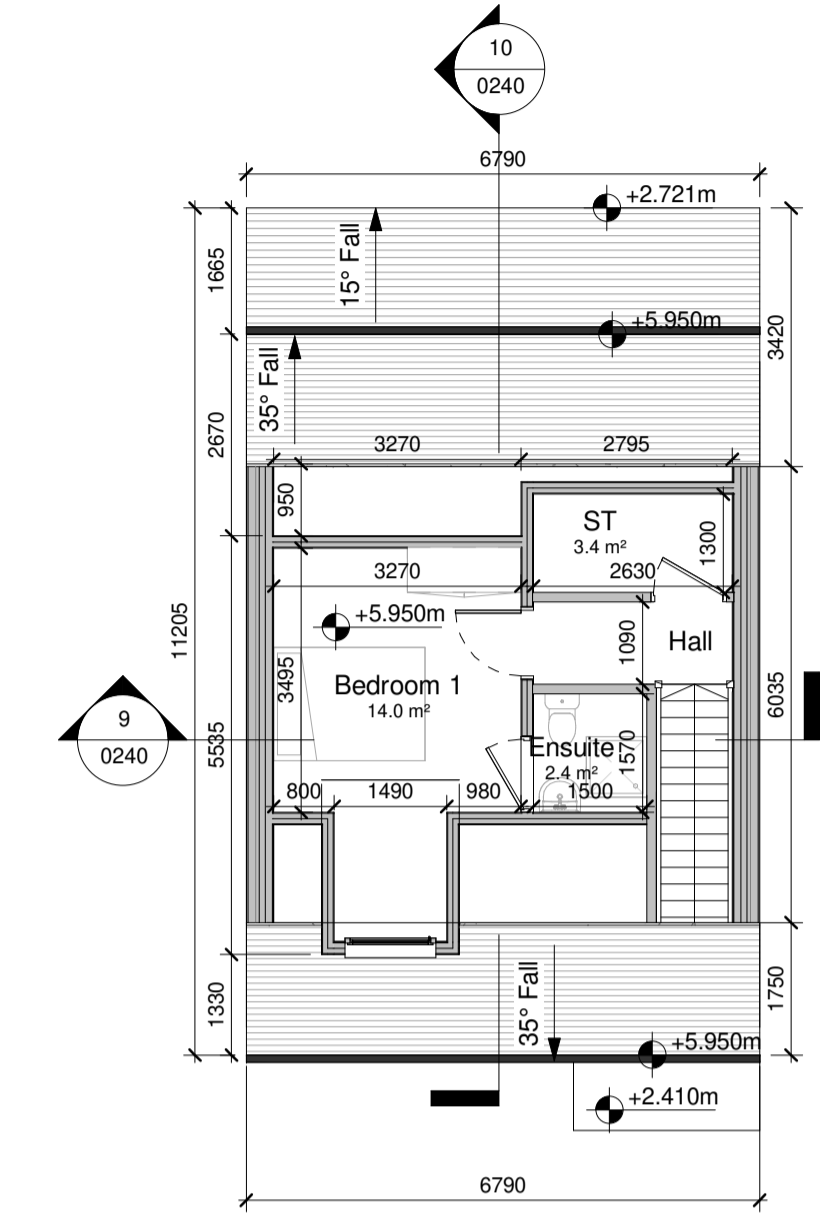

3 Eaves
1 : 100